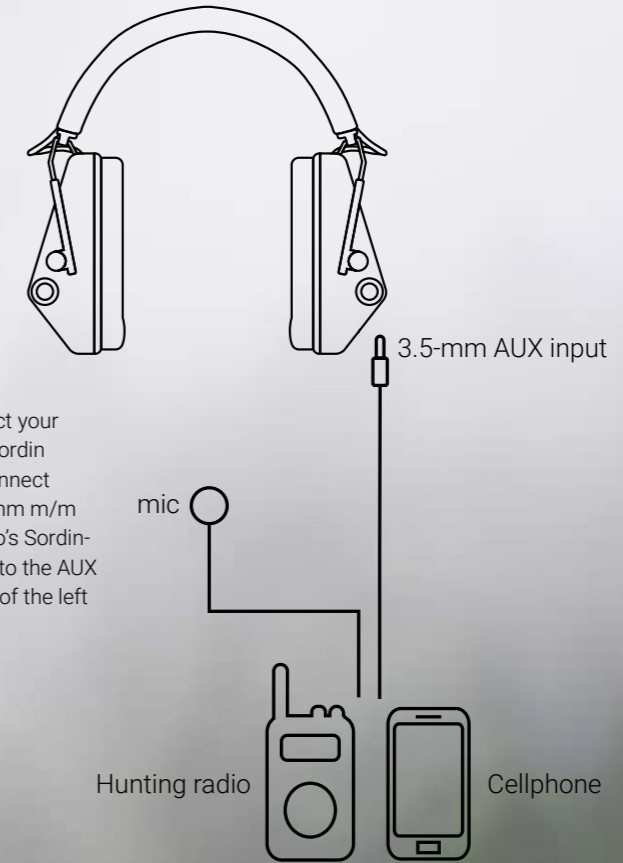

HUNTING RADIO INTEGRATION

Smooth teamwork

Clear and reliable communication is key to safety and hunting success, nothing new there. But did you know that Sordin Supreme supports most popular hunting radio brands out there? Along with your hearing protector comes a 3.5-mm m/m audio cable so that you can easily connect your radio to your Sordin Supreme. Make this legendary hearing protector part of your standard team equipment, and you can all keep your radios in your pockets, while staying in constant contact with your fellow team members – regardless of individual radio brand preference.

It's easy to connect your hunting radio to Sordin Supreme. Just connect the included 3.5-mm m/m cable or your radio's Sordin-compatible cable to the AUX input on the back of the left cup.